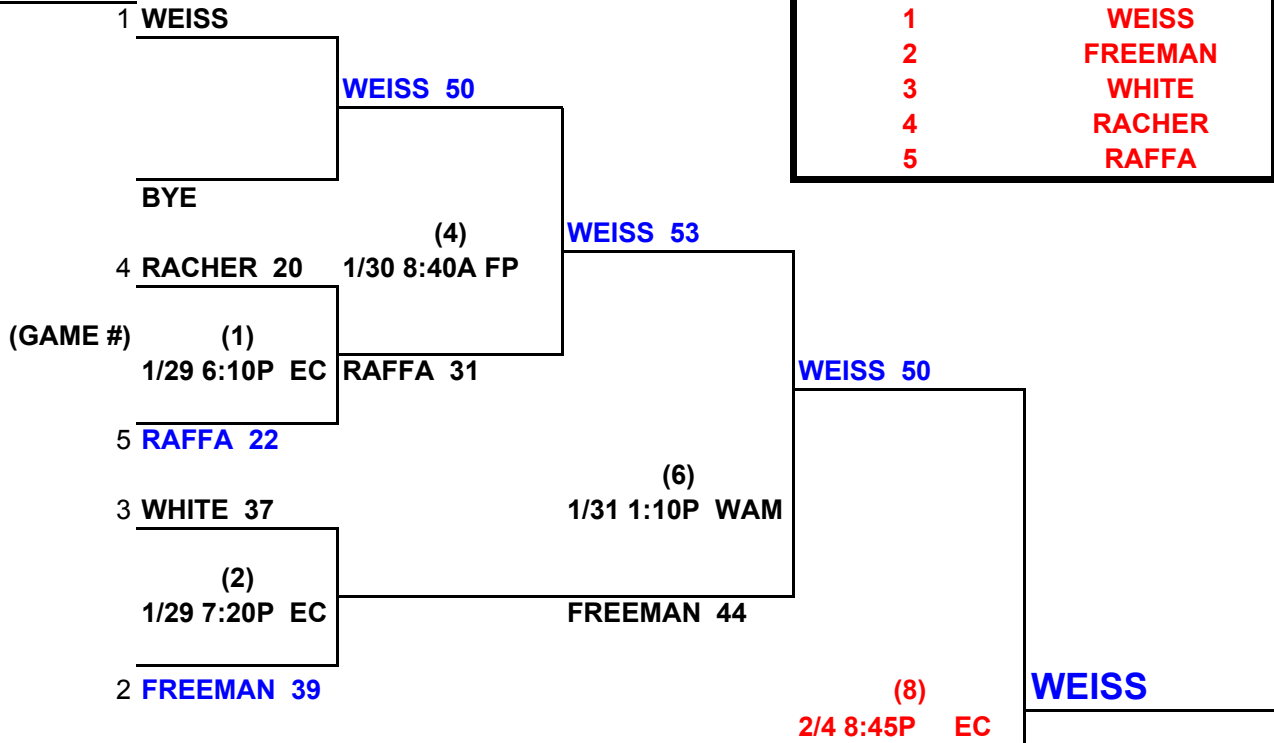

EAST MARIETTA BASKETBALL TOURNAMENT SCHEDULE

02/04/10

14-18 Girls

Letter C

EC = East Cobb Middle
 WH = Wheeler
 WAA= WALTON Aux
 FL = Faith Lutheran

DC= Dickerson
 FP = Fullers Park
 WAM= Walton Main

WINNER'S BRACKET

Seeded Team #

TOURNAMENT SEEDING	
SEEDING #	COACH
1	WEISS
2	FREEMAN
3	WHITE
4	RACHER
5	RAFFA

LOSER'S BRACKET