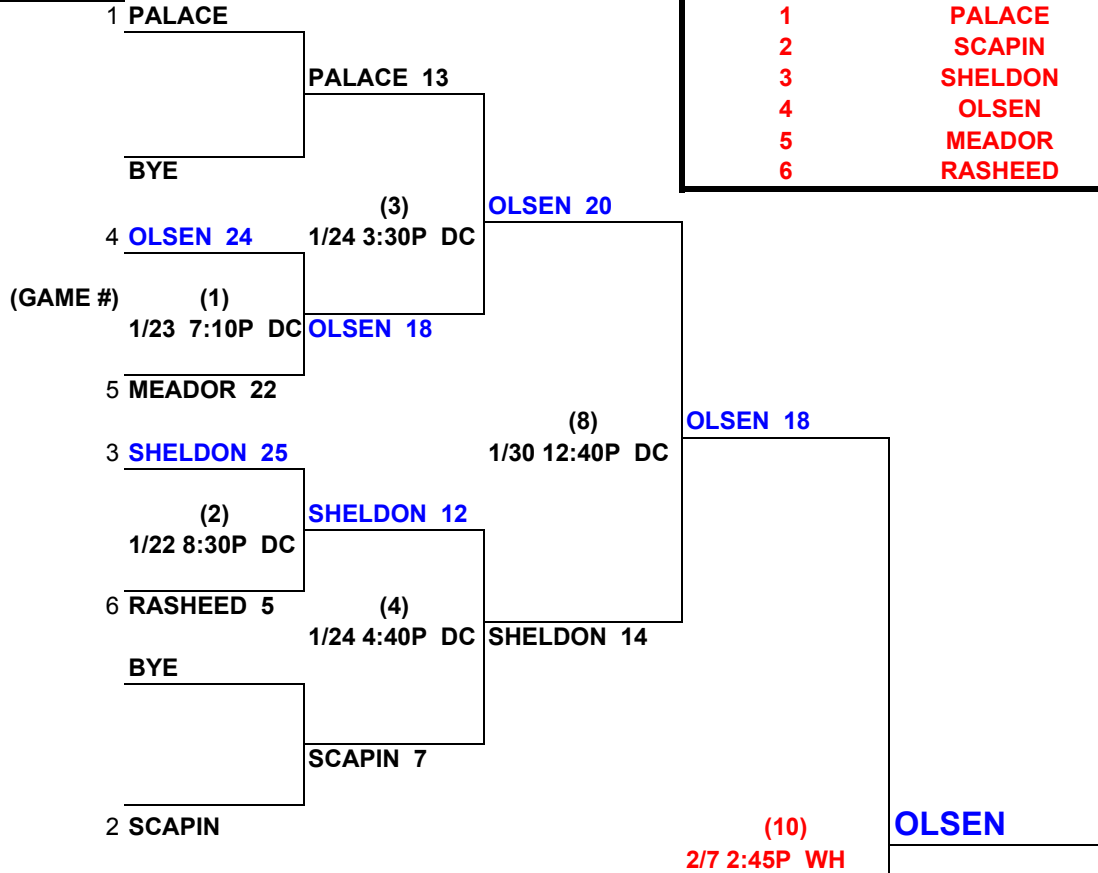

EAST MARIETTA BASKETBALL TOURNAMENT SCHEDULE

02/07/10

12 Under Girls

Letter B

EC = East Cobb Middle
 WH = Wheeler
 WAA= WALTON Aux
 FL = Faith Lutheran

DC= Dickerson
 FP = Fullers Park
 WAM= Walton Main

WINNER'S BRACKET

Seeded Team #

LOSER'S BRACKET