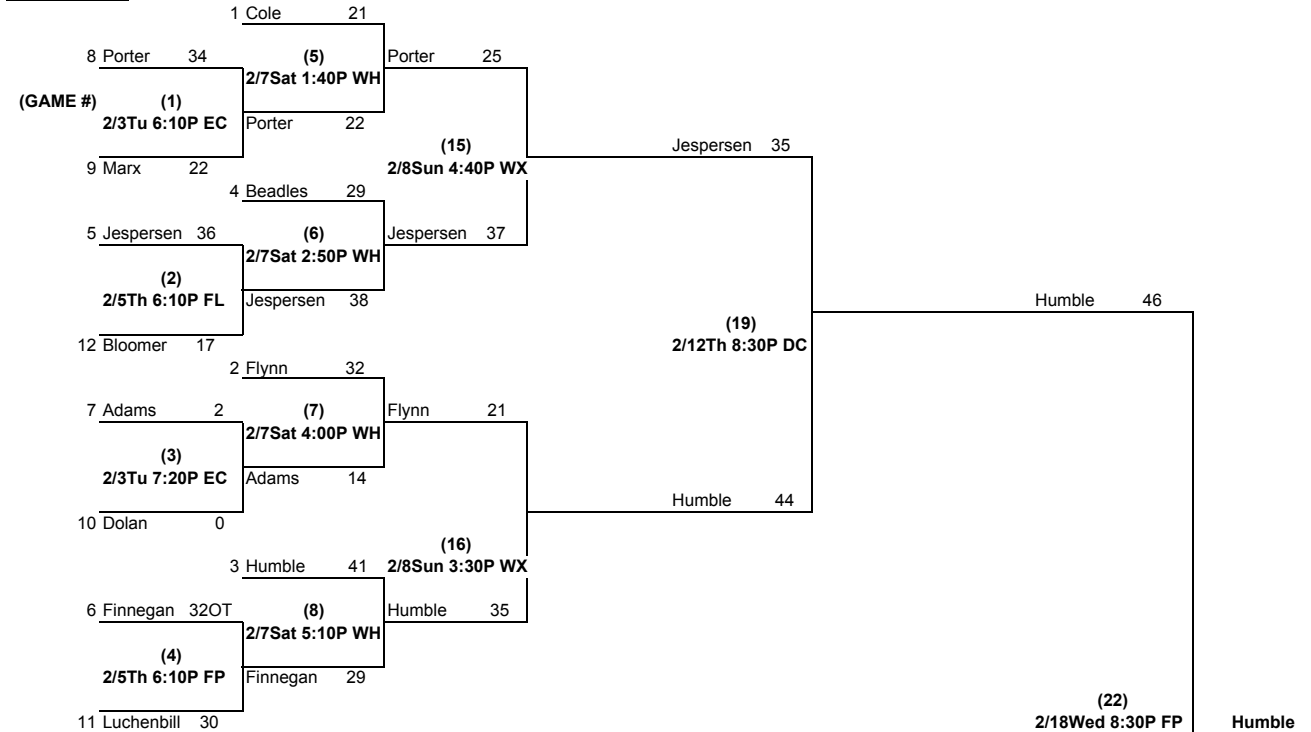

EAST MARIETTA BASKETBALL TOURNAMENT SCHEDULE

2009

12 Under Boys Division II

Letter G

2/12/09

FP = Fullers Park WA=Walton (Main)
 EC = East Cobb Middle WX= Walton (Aux)
 WH = Wheeler FL= Faith Lutheran
 DC = Dickerson Middle

WINNER'S BRACKET

Seeded Team #

LOSER'S BRACKET