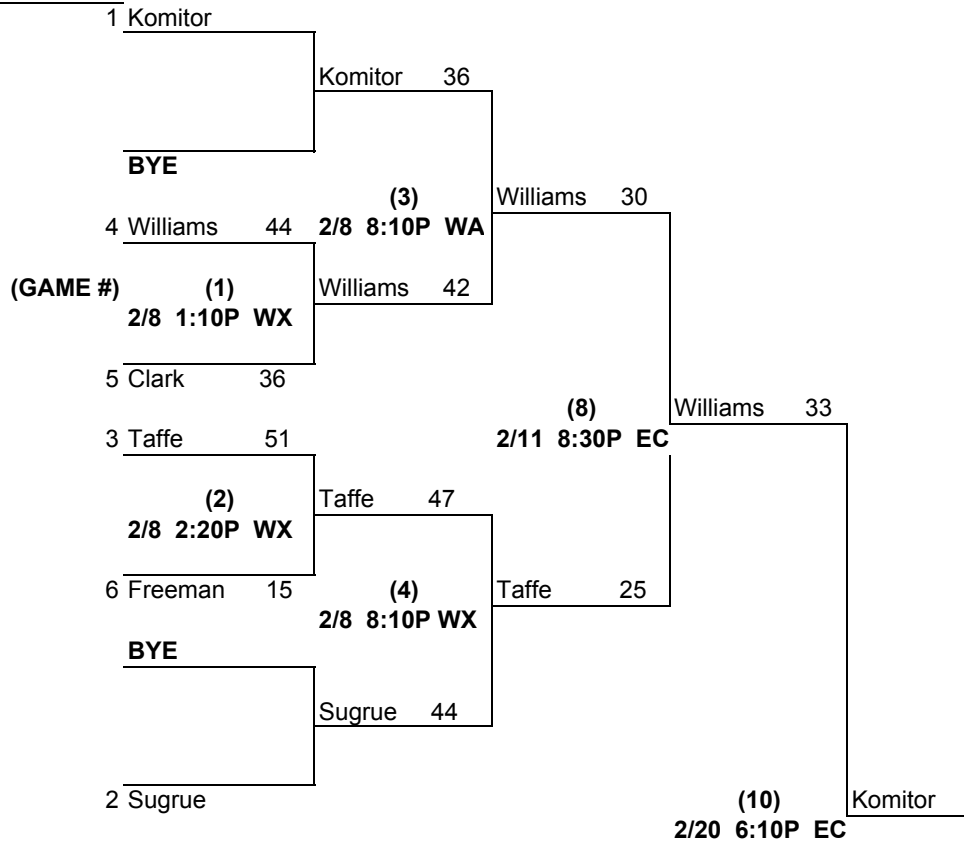

EAST MARIETTA BASKETBALL TOURNAMENT SCHE

2009

12 Under Boys Div I

Letter F

EC = East Cobb Middle
 WH = Wheeler
 WX= WALTON (AUX)
 WA= WALTON (MAIN)

DC= Dicke
 FP = Fuller
 FL = Faith

WINNER'S BRACKET

Seeded Team #

LOSER'S BRACKET